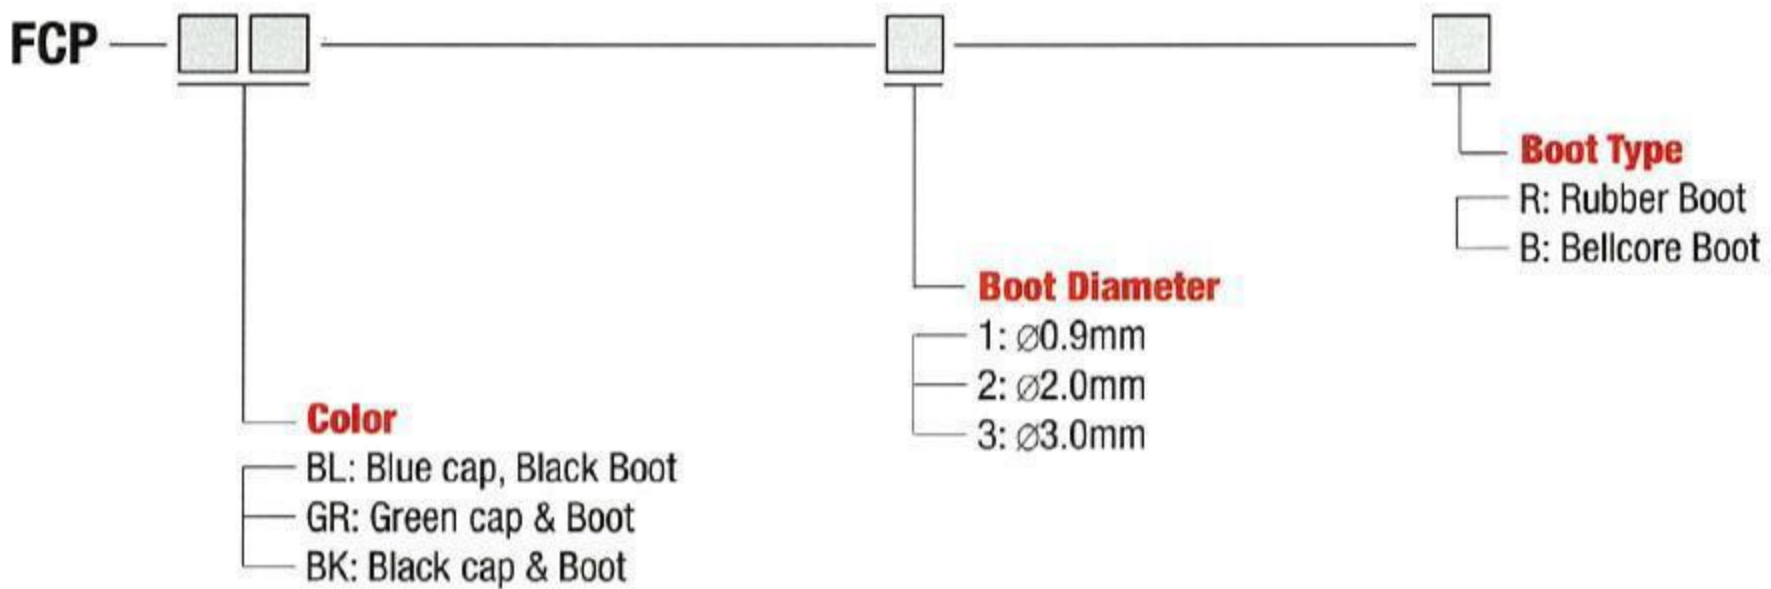

Plug Housing Kits

FC Plug Housing Kits

Ordering Information

■ Please ask us about custom colors.

Pacific Rundum Co., Ltd.
OPT Division

6F, Kyoritsu Bldg., 3-10-2 Kandajinbo-cho,
Chiyoda-ku, Tokyo 101-0051, Japan
TEL: +81-3-3511-8611 FAX: +81-3-3511-8615
www.rundum.co.jp