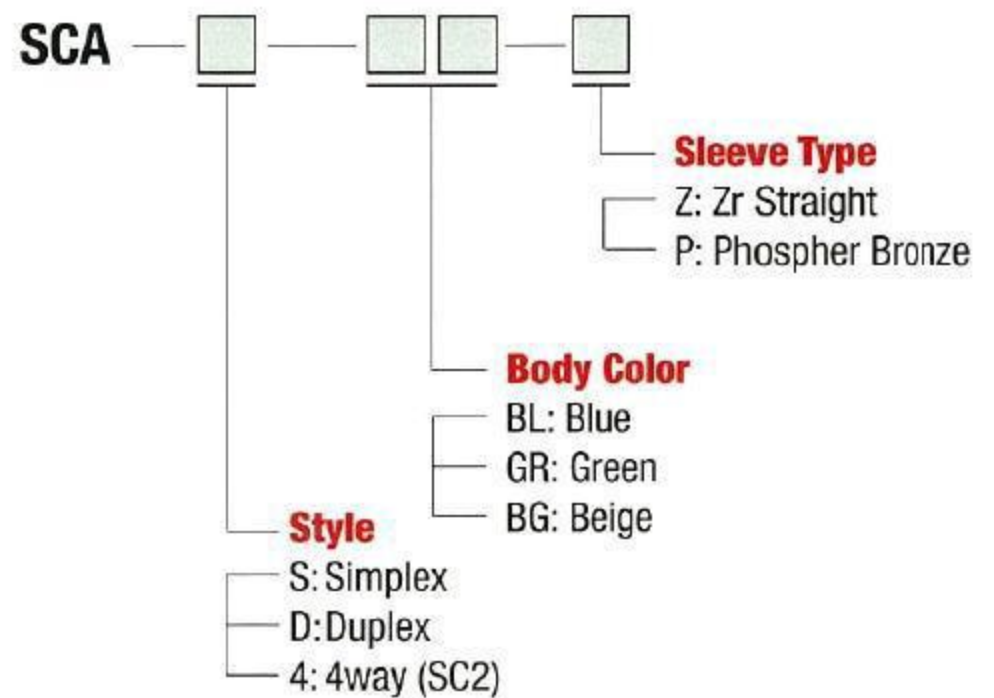

Ordering Information

Pacific Rundum Co., Ltd.
OPT Division

Dynamic Art Kudanshita Bldg., 3F,
3-19 Kanda Jimbocho, Chiyoda-ku,
Tokyo 101-0051 Japan
Tel:+81-3-3511-8611 Fax:+81-3-3511-9914
www.rundum.co.jp