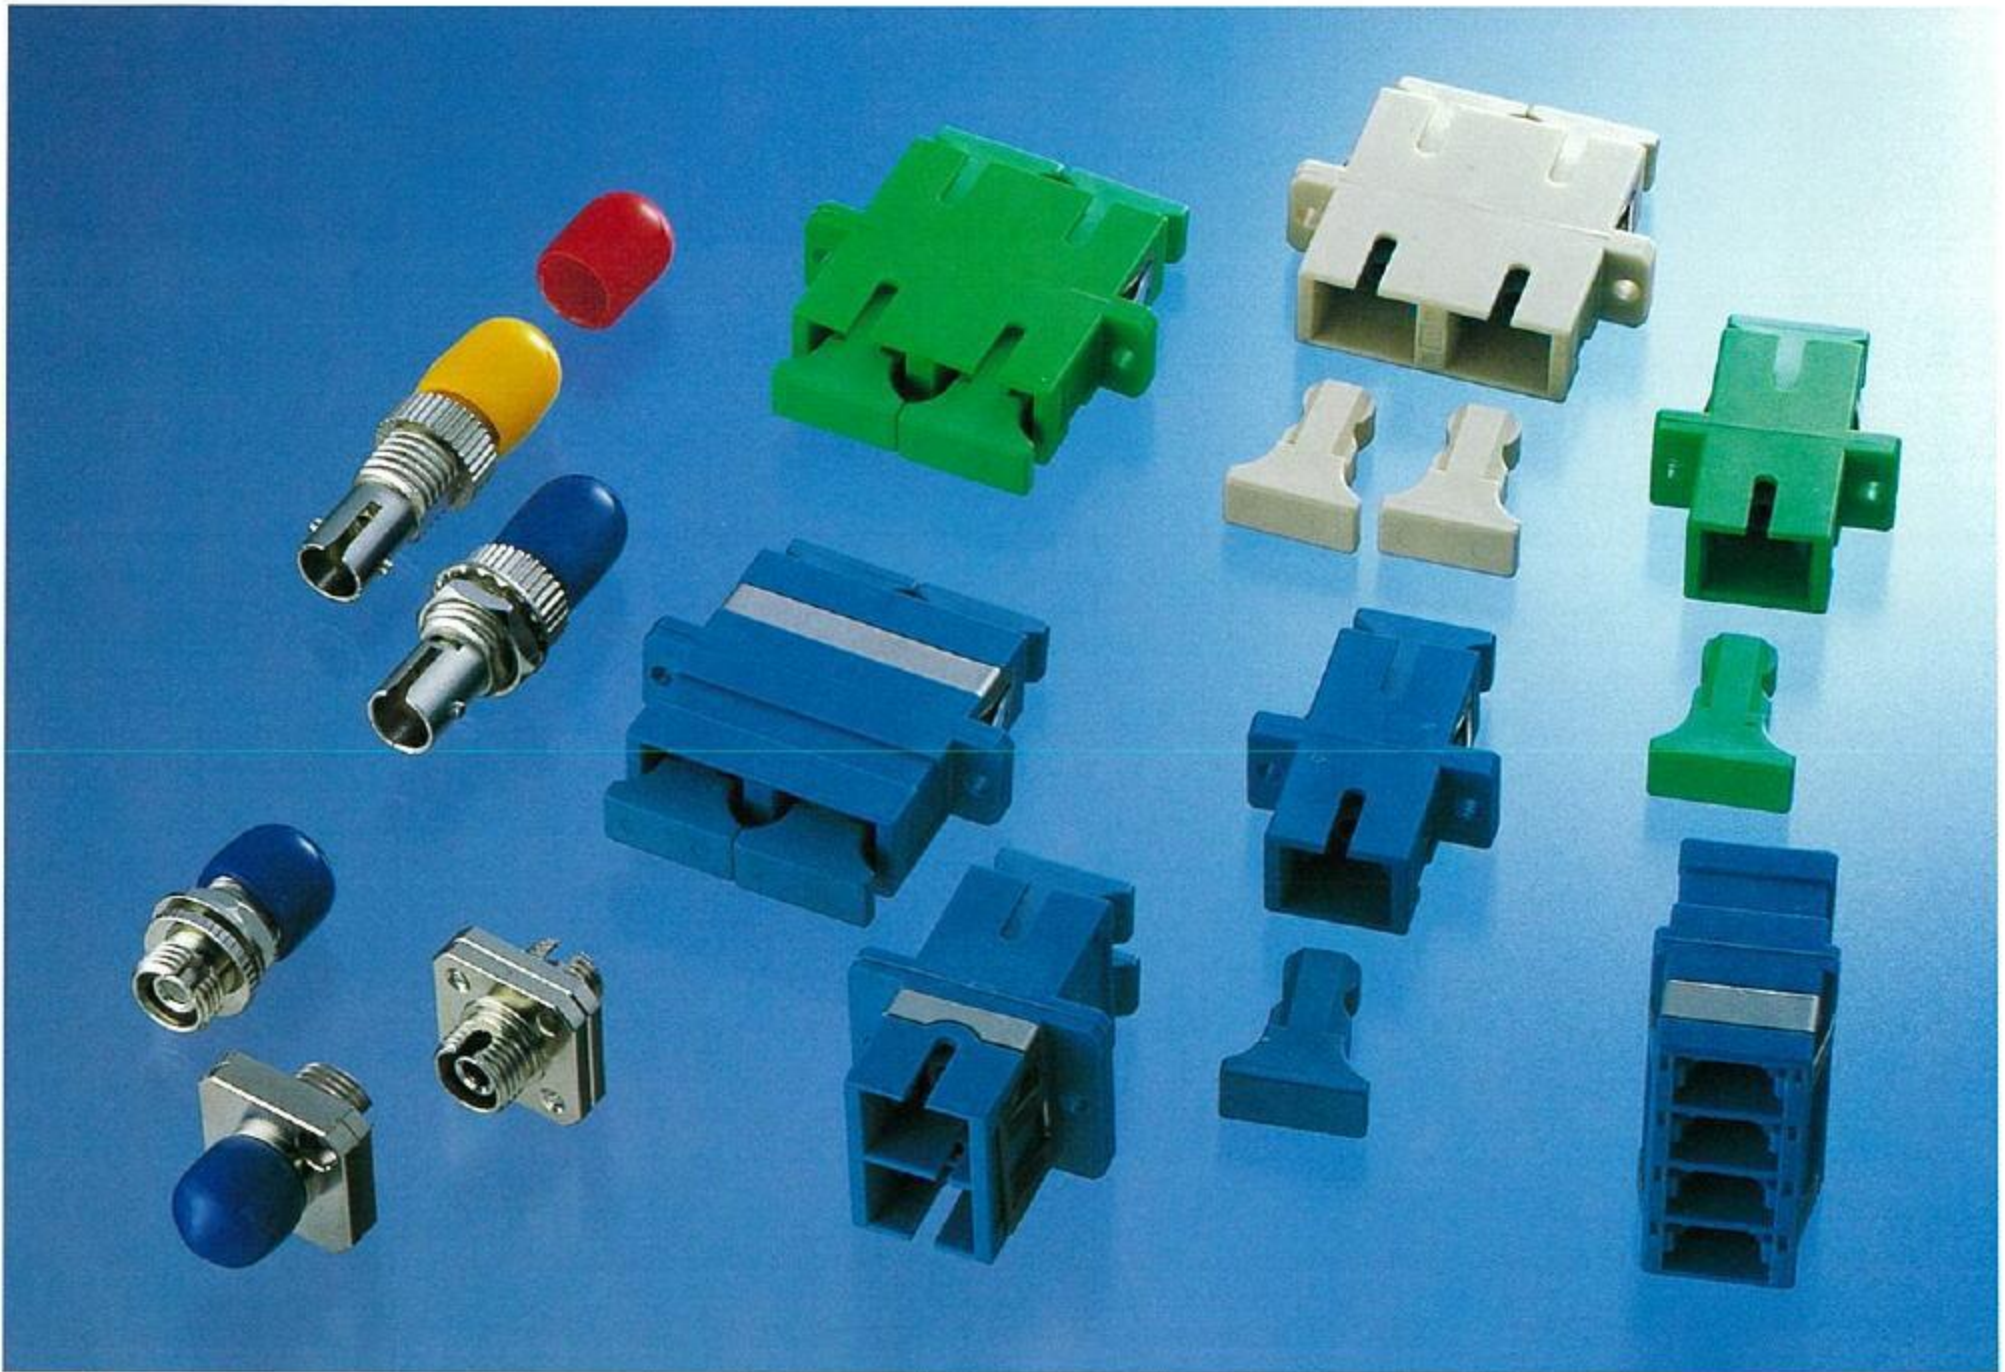

Connectors and Adaptors

Adaptors