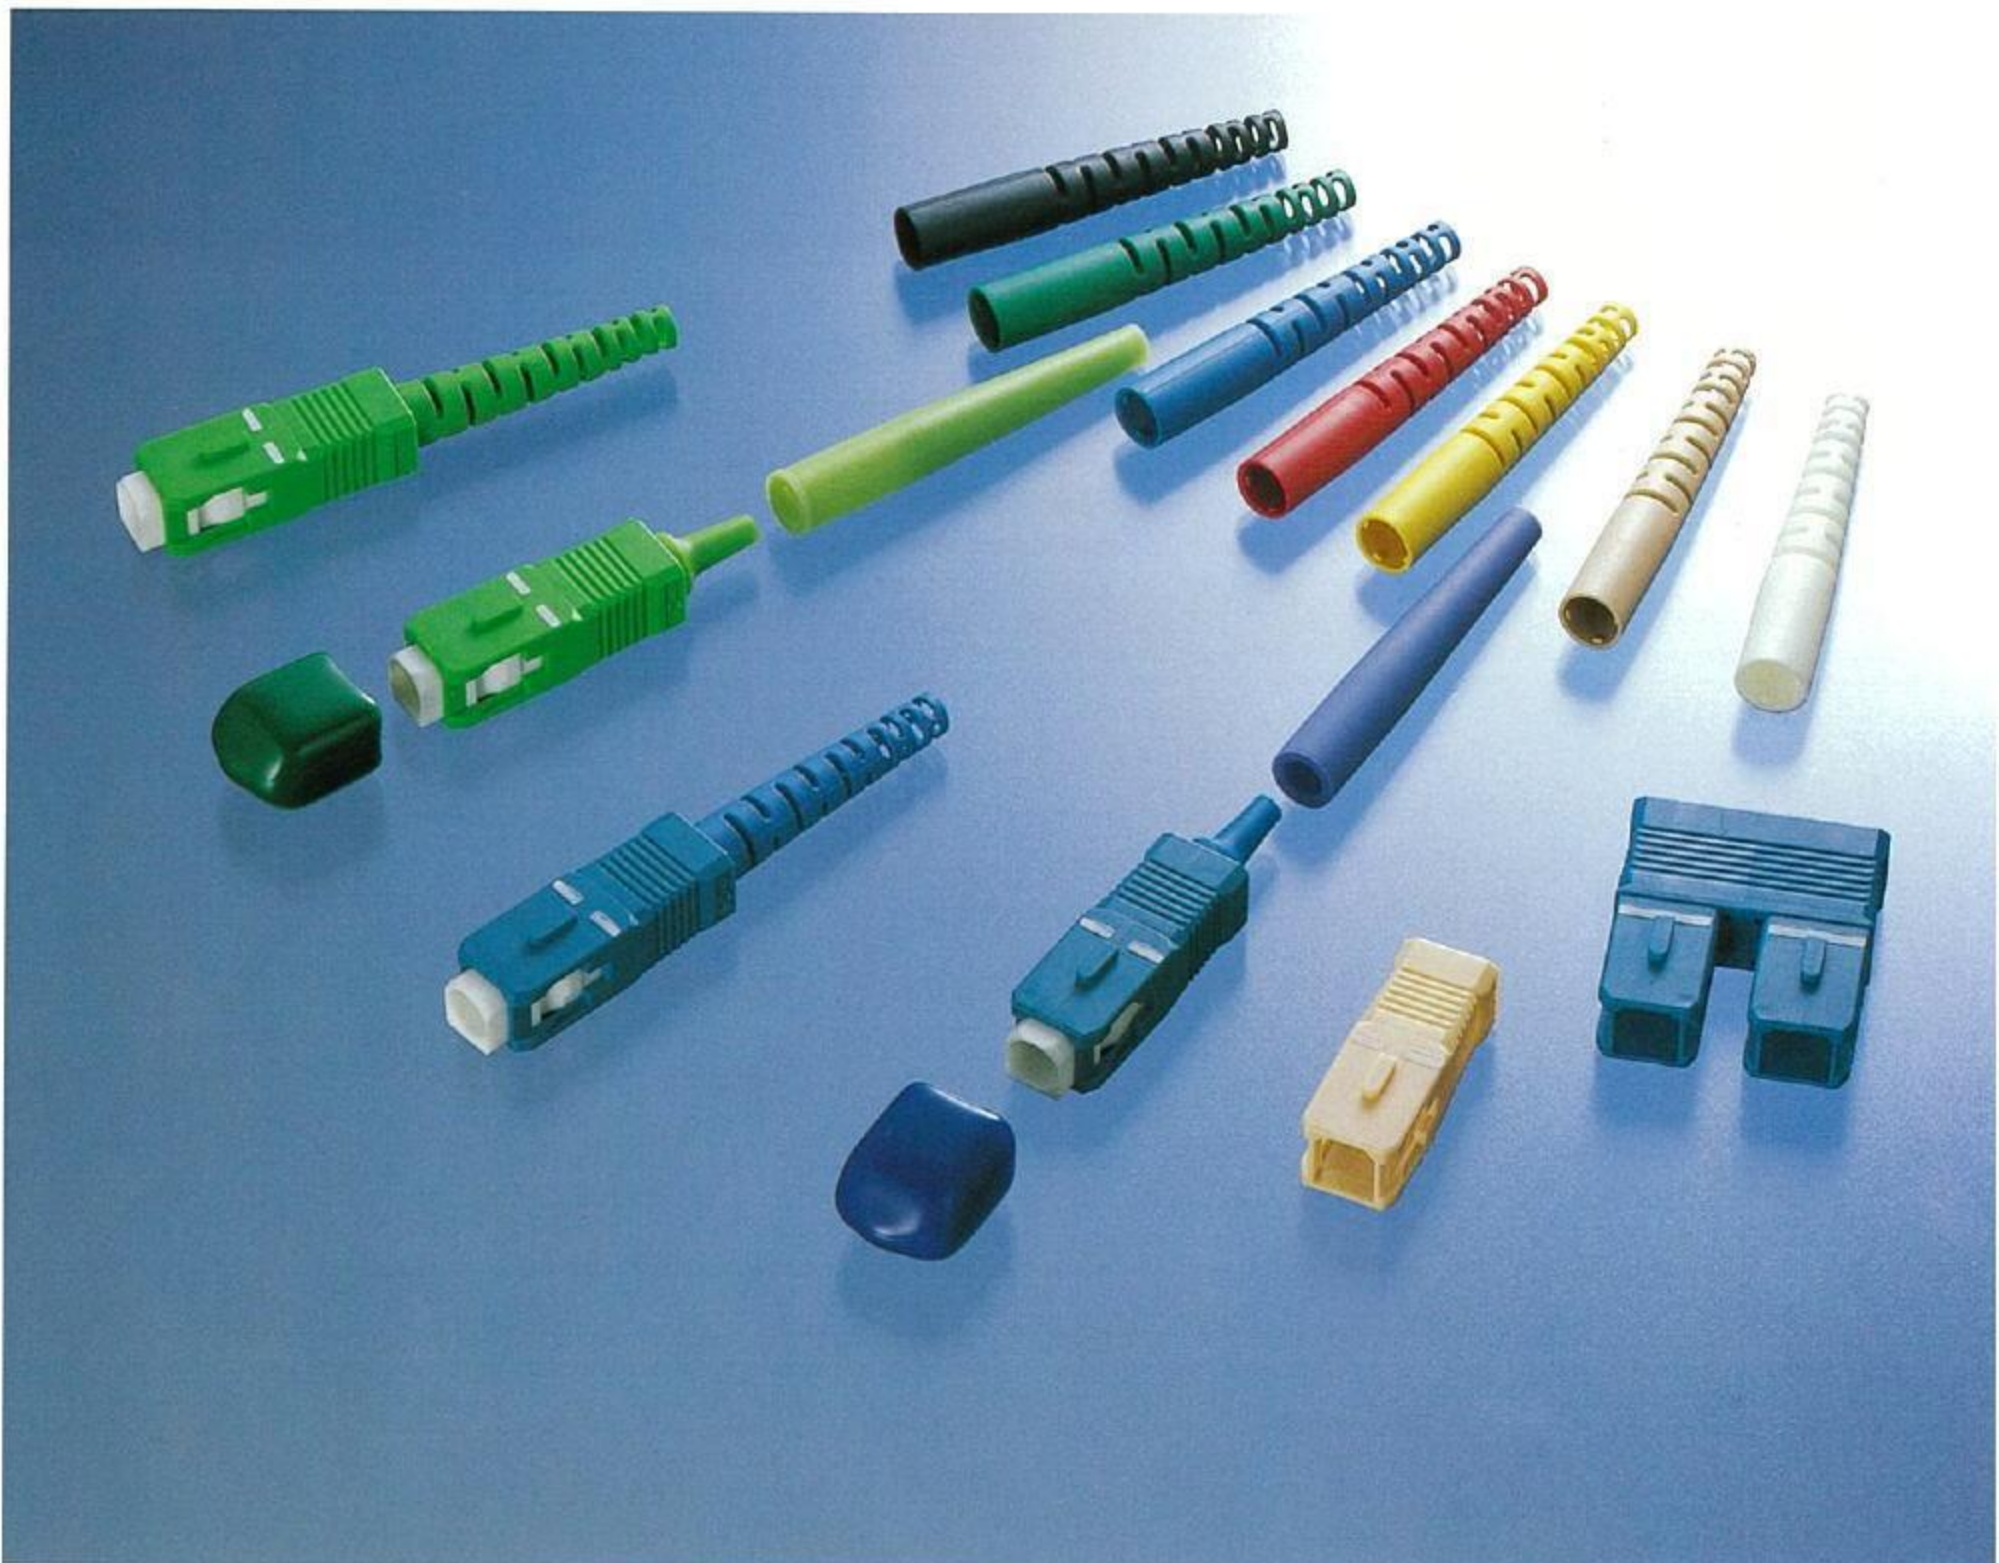

Plug Housing Kits

SC Plug Housing Kits

Ordering Information

Pacific Rundum Co., Ltd.
OPT Division

6F, Kyoritsu Bldg., 3-10-2 Kandajinbo-cho,
 Chiyoda-ku, Tokyo 101-0051, Japan
 TEL: +81-3-3511-8611 FAX: +81-3-3511-8615
www.rundum.co.jp