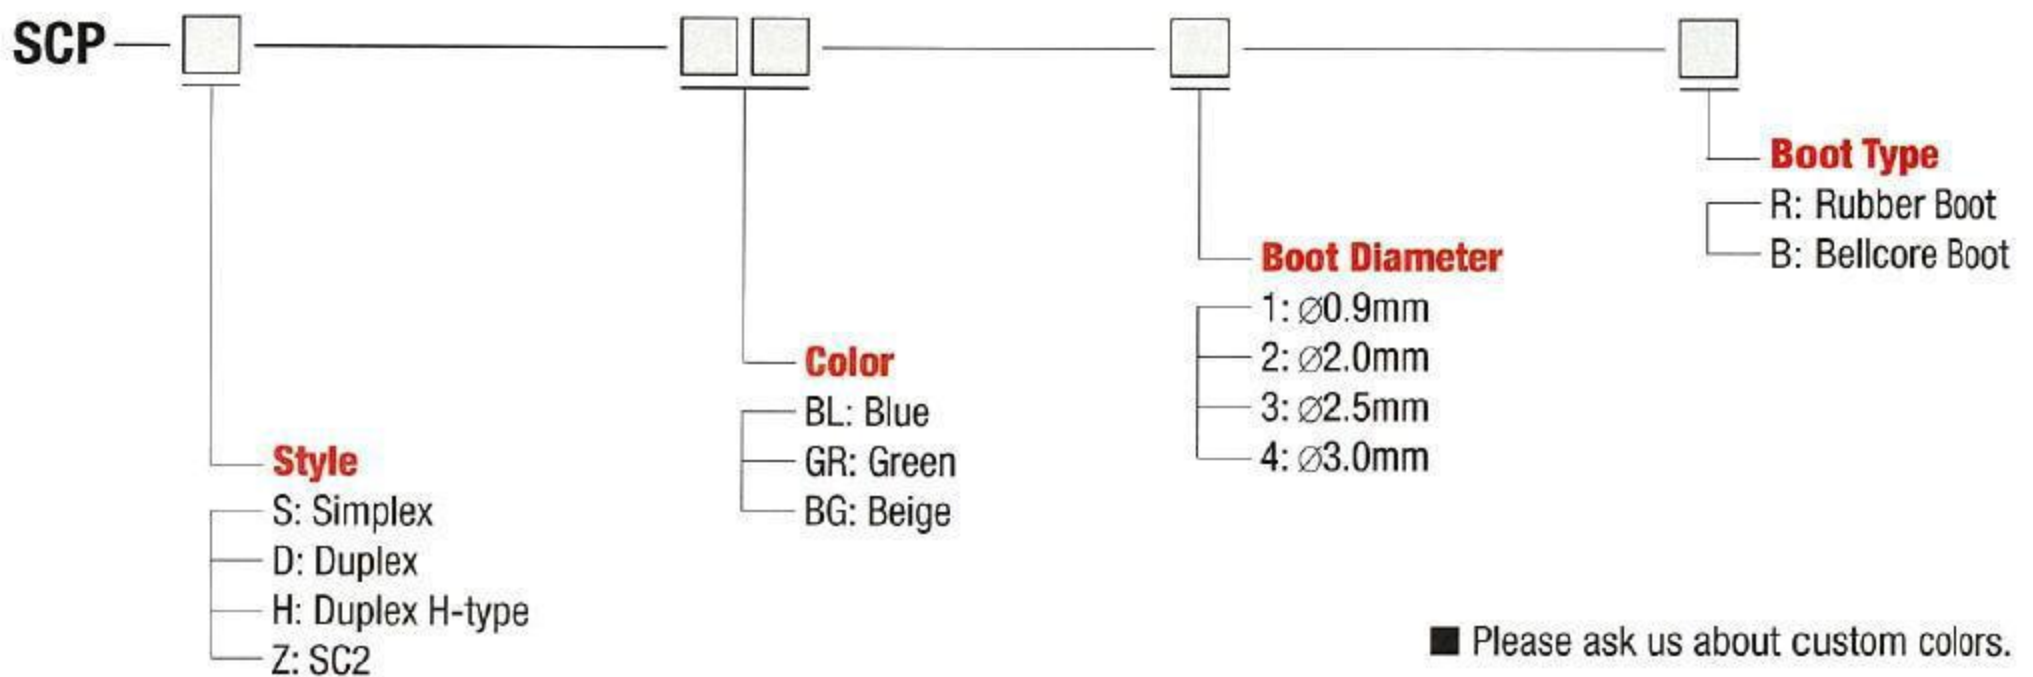

Plug Housing Kits

SC Plug Housing Kits

Ordering Information

Pacific Rundum Co., Ltd.
OPT Division

6F, Kyoritsu Bldg., 3-10-2 Kandajinbo-cho,
 Chiyoda-ku, Tokyo 101-0051, Japan
 TEL: +81-3-3511-8611 FAX: +81-3-3511-8615
www.rundum.co.jp