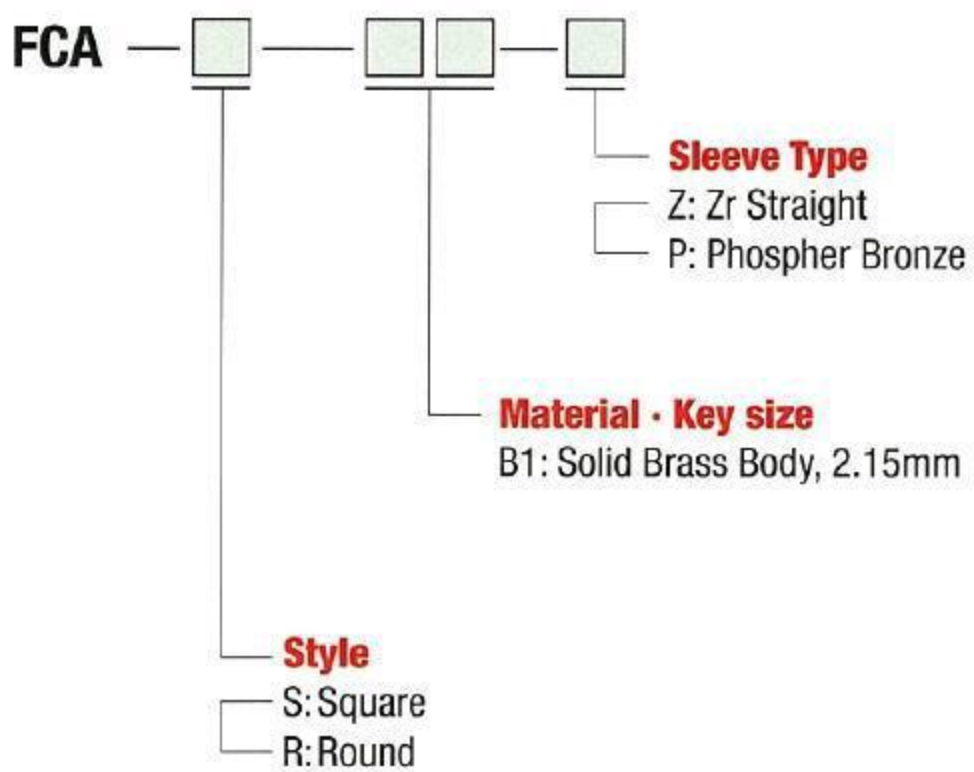

Ordering Information

Pacific Rundum Co., Ltd.
OPT Division

Dynamic Art Kudanshita Bldg., 3F,
3-19 Kanda Jimbocho, Chiyoda-ku,
Tokyo 101-0051 Japan
Tel:+81-3-3511-8611 Fax:+81-3-3511-9914
www.rundum.co.jp