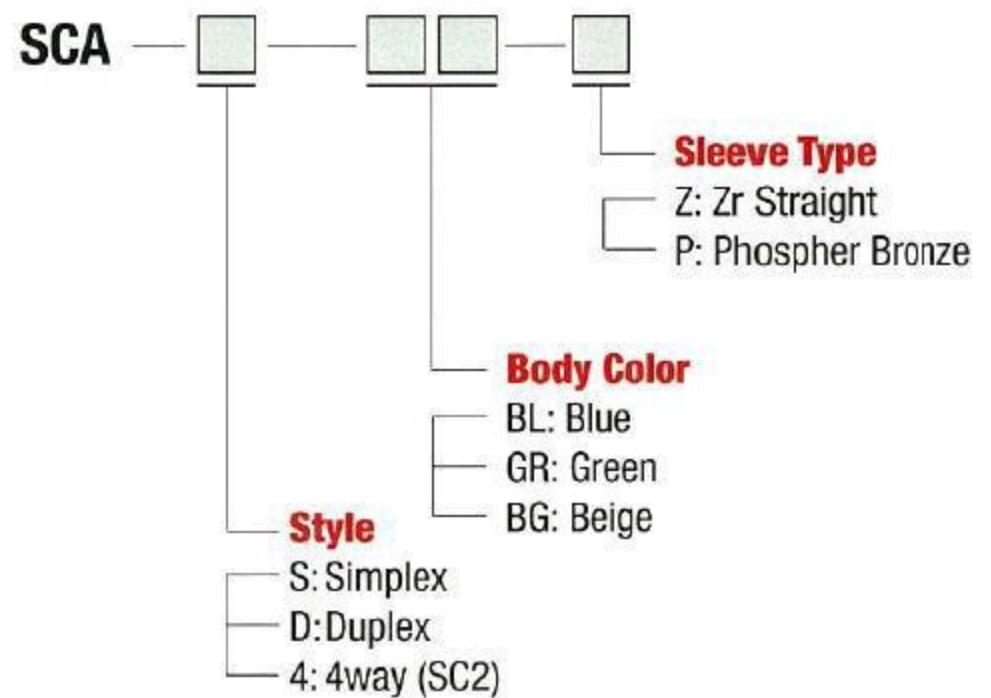

Ordering Information

Pacific Rundum Co., Ltd.
OPT Division

Dynamic Art Kudanshita Bldg., 3F,
3-19 Kanda Jimbocho, Chiyoda-ku,
Tokyo 101-0051 Japan
Tel:+81-3-3511-8611 Fax:+81-3-3511-9914
www.rundum.co.jp