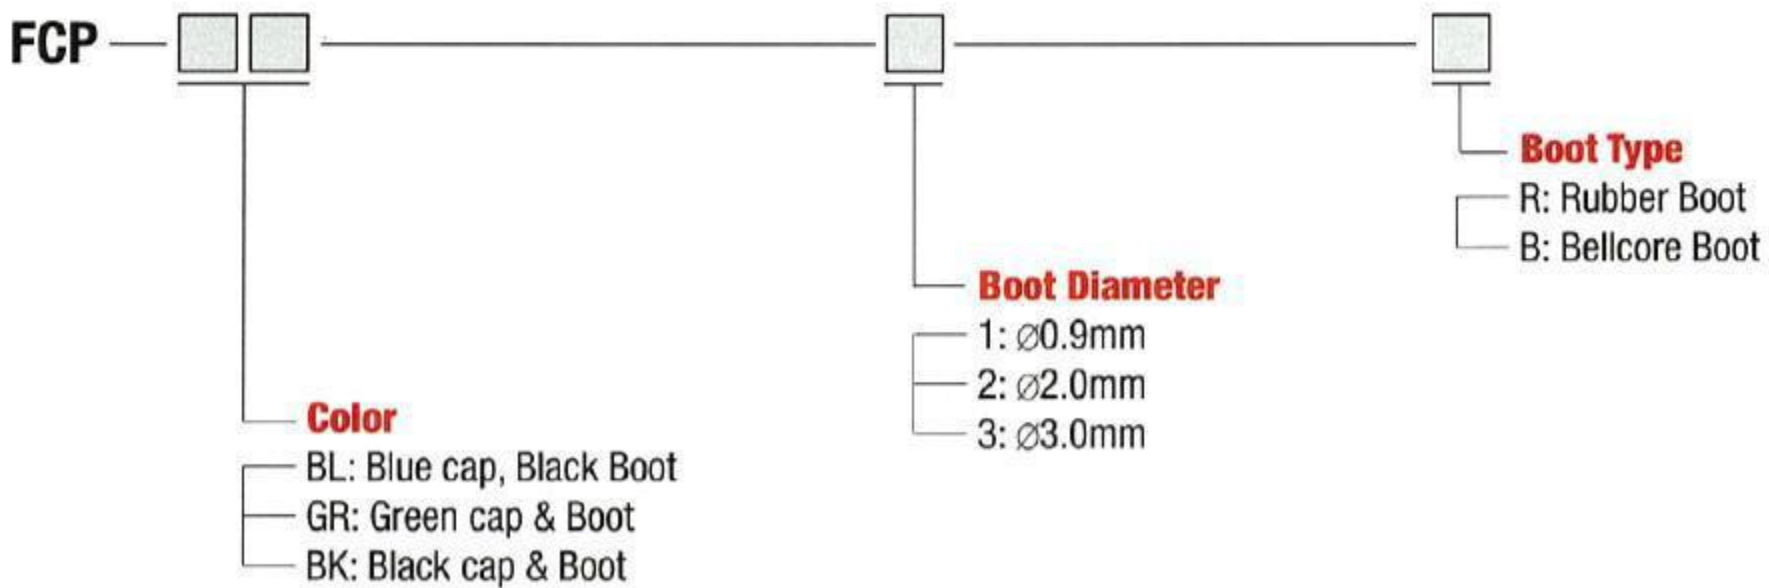

Plug Housing Kits

FC Plug Housing Kits

Ordering Information

■ Please ask us about custom colors.

Pacific Rundum Co., Ltd.
OPT Division

6F, Kyoritsu Bldg., 3-10-2 Kandajinbo-cho,
Chiyoda-ku, Tokyo 101-0051, Japan
TEL: +81-3-3511-8611 FAX: +81-3-3511-8615
www.rundum.co.jp