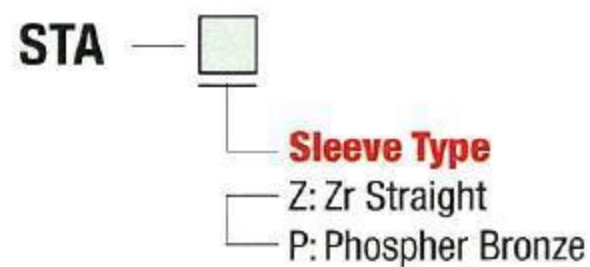

Ordering Information

Pacific Rundum Co., Ltd.
OPT Division

Dynamic Art Kudanshita Bldg., 3F,
3-19 Kanda Jimbocho, Chiyoda-ku,
Tokyo 101-0051 Japan
Tel:+81-3-3511-8611 Fax:+81-3-3511-9914
www.rundum.co.jp