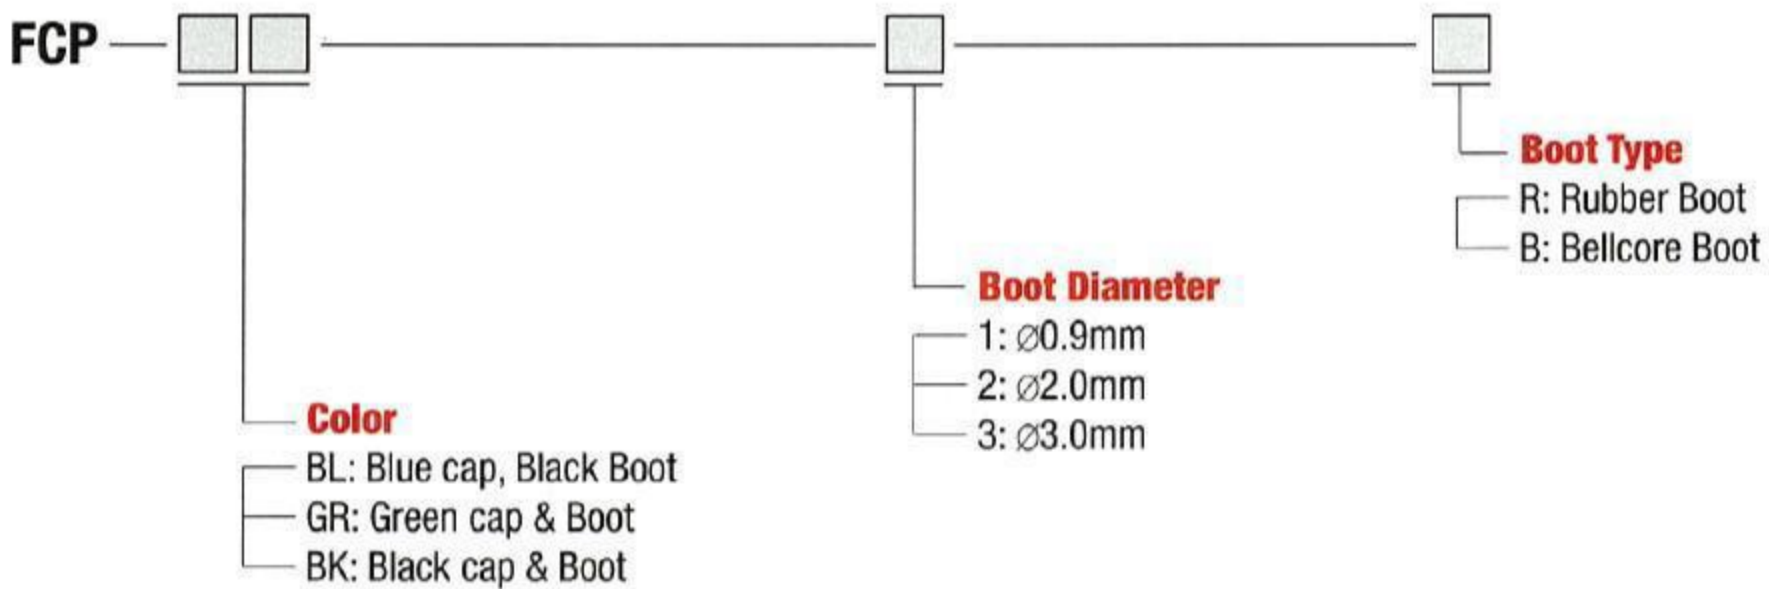

Plug Housing Kits

FC Plug Housing Kits

Ordering Information

■ Please ask us about custom colors.

Pacific Rundum Co., Ltd.
OPT Division

6F, Kyoritsu Bldg., 3-10-2 Kandajinbo-cho,
Chiyoda-ku, Tokyo 101-0051, Japan
TEL: +81-3-3511-8611 FAX: +81-3-3511-8615
www.rundum.co.jp