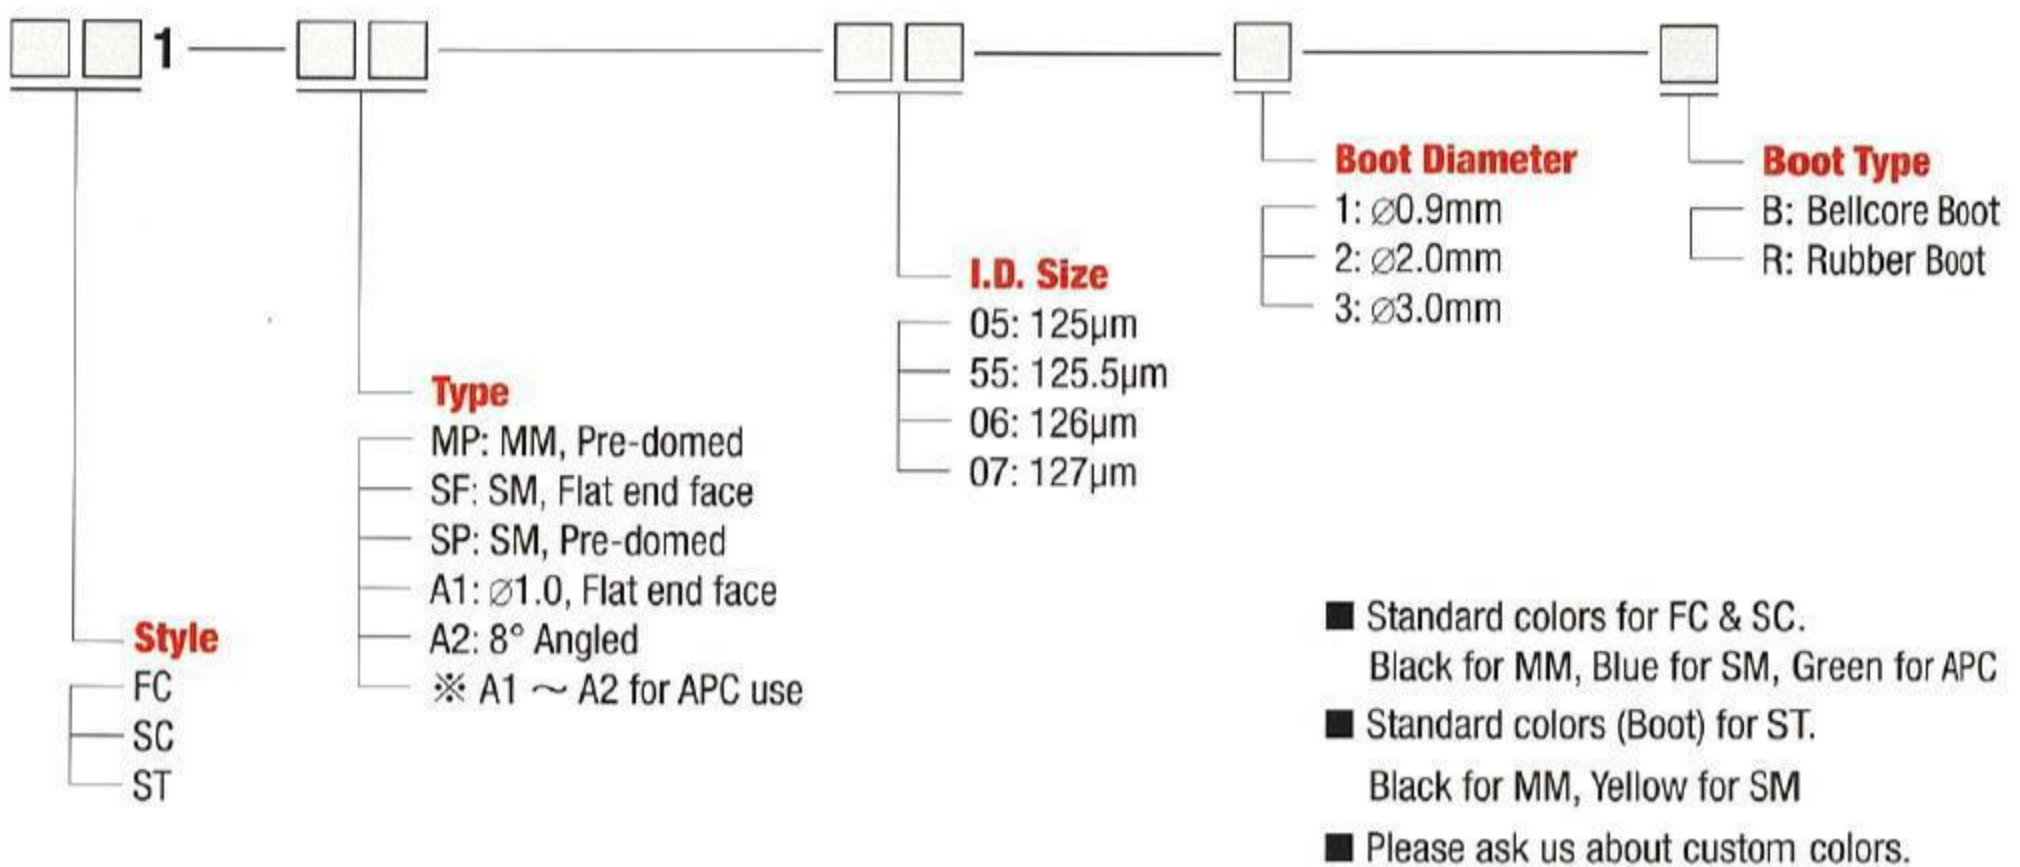

Connectors and Adaptors

1 Piece Connectors

Ordering Information

Pacific Rundum Co., Ltd.
OPT Division

6F, Kyoritsu Bldg., 3-10-2 Kandajinbo-cho,
 Chiyoda-ku, Tokyo 101-0051, Japan
 TEL: +81-3-3511-8611 FAX: +81-3-3511-8615
 www.rundum.co.jp